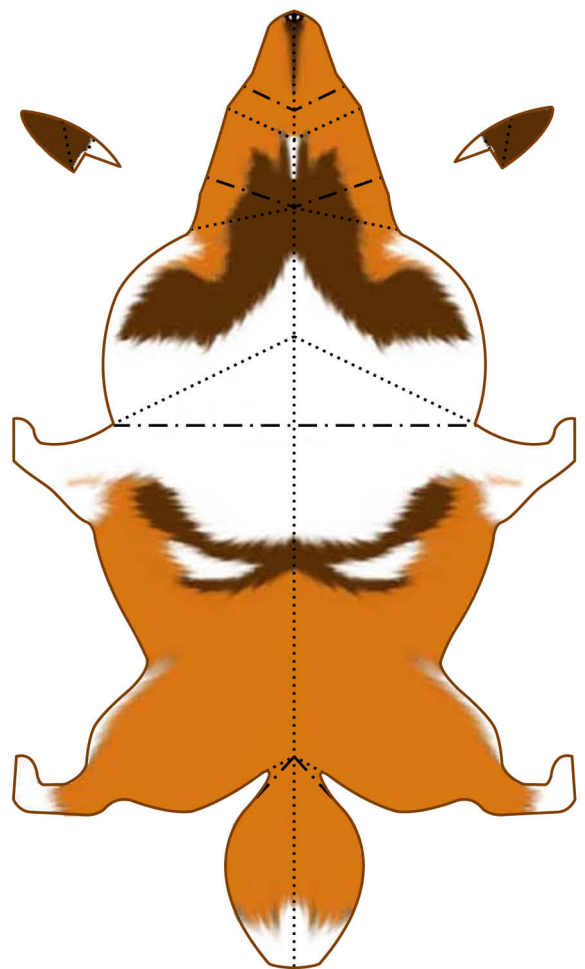

Shetland Sheepdog

Origin: Britain

Personality: Intelligent and obedient. Lively.
Smart and easy to train.

Enlarged view of head

«Assembly Instructions»

Apply glue to A, then stick to the inside of the cut line, bending the part so that it inclines slightly forward.

- Scissors line
- - - Mountain fold
- - - Valley fold