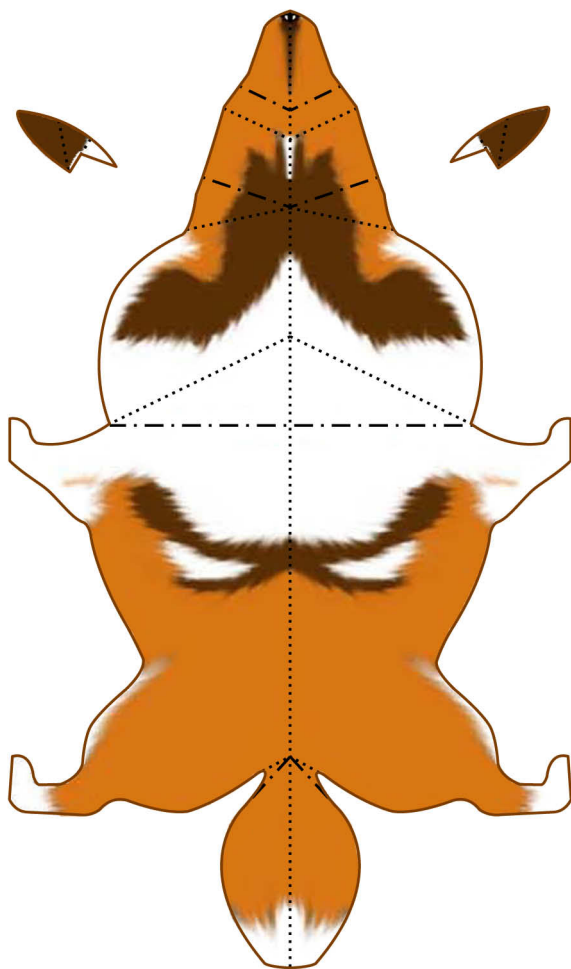

Shetland Sheepdog

Origin: Britain

Personality: Intelligent and obedient. Lively.
Smart and easy to train.

Enlarged view of head

«Assembly Instructions»

Apply glue to A, then stick to the inside of the cut line, bending the part so that it inclines slightly forward.

- Scissors line
- - - Mountain fold
- - - Valley fold